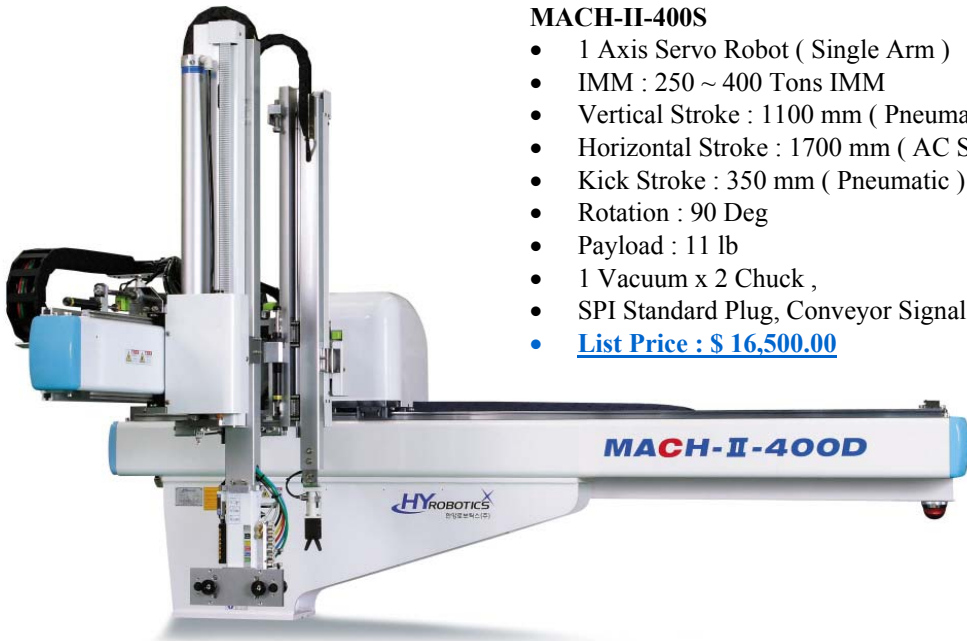

2009 END OF YEAR TAKE OUT ROBOT PACKAGE 2 !

MACH-II-400S

- 1 Axis Servo Robot (Single Arm)
- IMM : 250 ~ 400 Tons IMM
- Vertical Stroke : 1100 mm (Pneumatic)
- Horizontal Stroke : 1700 mm (AC Servo)
- Kick Stroke : 350 mm (Pneumatic)
- Rotation : 90 Deg
- Payload : 11 lb
- 1 Vacuum x 2 Chuck ,
- SPI Standard Plug, Conveyor Signal.
- [List Price : \\$ 16,500.00](#)

ZEST-200S

- 3 Axis Servo Robot (Single Arm)
- IMM : 100 ~ 200 Tons IMM
- Vertical Stroke : 800 mm (AC Servo)
- Horizontal Stroke : 1500 mm (AC Servo)
- Kick Stroke : 640 mm (AC Servo)
- Rotation : 90 Deg
- Payload : 6 lb
- 2 Vacuum x 2 Chuck ,
- SPI Standard Plug, Conveyor Signal.
- [List Price : \\$ 24,500.00](#)

HIT-200S

- 1 Axis Servo Robot (Single Arm)
- IMM : 50 ~ 200 Tons IMM
- Vertical Stroke : 800 mm
- Horizontal Stroke : 1300 mm (Servo)
- Kick Stroke : 150 mm
- Rotation : 90 Deg
- Payload : 6 lb
- 1 Vacuum x 2 Chuck ,
- SPI Standard Plug, Conveyor Signal
- [List Price : \\$ 12,900.00](#)

Total Value over \$ 60,000.00

Total 4 Package Price
\$ Contact us for Special
Happy Holiday !

TOPIV-550A

- Sprue Picking Robot
- IMM : 30 ~ 80 Tons IMM
- Vertical Stroke : 550 mm
- Horizontal Stroke : 90 Deg
- Kick Stroke : 90 mm
- Payload : 2 lb
- 1 Chuck
- SPI Standard Plug, [\\$ 3,500. Value](#)